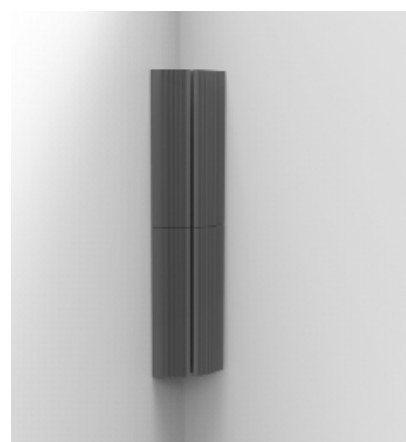

POLYFON **KiON**

Round Trap Acoustic Panel

WIDE FREQUENCY ABSORPTION

Typical Applications

POLYFON-KiON
Round Trap with wooden fins.

POLYFON-KiON
Round Trap with vary fins.

POLYFON-KiON
Semi cylinder on the wall with wooden fins.

POLYFON-KiON
Semi cylinder on the wall with vary fins.

Samples
of Fins.

POLYFON-KiON hanging from ceiling, with wooden fins.

POLYFON-KiON quarter at the corner
as a Bass Trap.

Design and Production according to Quality Management System **ISO 9001.2008** & Environmental Management System **ISO 14001.2004**