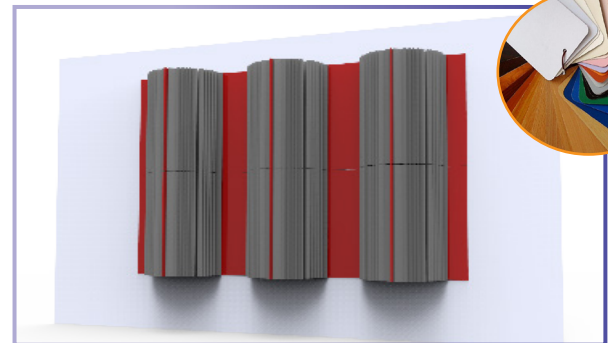

POLYFON **KiON**

Round Trap Acoustic Panel

WIDE FREQUENCY ABSORPTION

Typical Applications

POLYFON-KiON
Round Trap with wooden fins.

POLYFON-KiON
Round Trap with vary fins.

POLYFON-KiON
Semi cylinder on the wall with wooden fins.