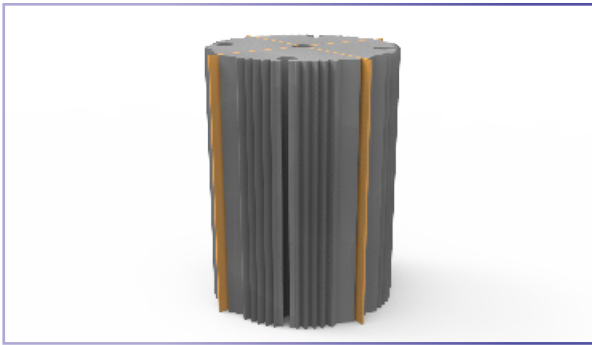

POLYFON **KiON**

Round Trap Acoustic Panel

WIDE FREQUENCY ABSORPTION

Typical Applications

POLYFON-KiON
Round Trap with wooden fins.

POLYFON-KiON
Round Trap with vary fins.

POLYFON-KiON
Semi cylinder on the wall with wooden fins.

POLYFON-KiON
Semi cylinder on the wall with vary fins.

Samples
of Fins.

POLYFON-KiON hanging from ceiling, with wooden fins.

POLYFON-KiON quarter at the corner
as a Bass Trap.

Design and Production according to Quality Management System **ISO 9001.2008** & Environmental Management System **ISO 14001.2004**