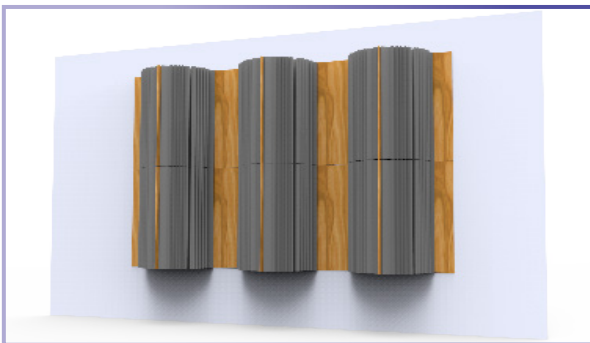

POLYFON **KiON**

Round Trap Acoustic Panel

WIDE FREQUENCY ABSORPTION

Typical Applications

POLYFON-KiON
Round Trap with wooden fins.

POLYFON-KiON
Round Trap with vary fins.

POLYFON-KiON
Semi cylinder on the wall with wooden fins.

POLYFON-KiON
Semi cylinder on the wall with vary fins.

Samples
of Fins.

POLYFON-KiON hanging from ceiling, with wooden fins.

POLYFON-KiON quarter at the corner
as a Bass Trap.

Design and Production according to Quality Management System **ISO 9001.2008** & Environmental Management System **ISO 14001.2004**