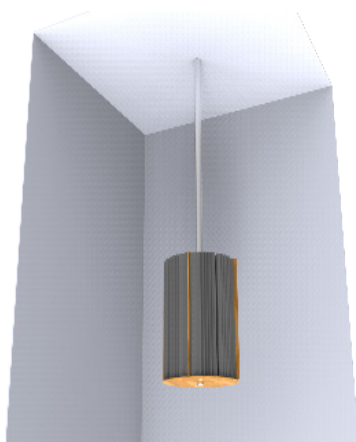

POLYFON **KiON**

Round Trap Acoustic Panel

WIDE FREQUENCY ABSORPTION

Typical Applications

POLYFON-KiON
Round Trap with wooden fins.

POLYFON-KiON
Round Trap with vary fins.

POLYFON-KiON
Semi cylinder on the wall with wooden fins.

POLYFON-KiON
Semi cylinder on the wall with vary fins.

Samples
of Fins.

POLYFON-KiON hanging from ceiling, with wooden fins.

POLYFON-KiON quarter at the corner
as a Bass Trap.

Design and Production according to Quality Management System **ISO 9001.2008** & Environmental Management System **ISO 14001.2004**