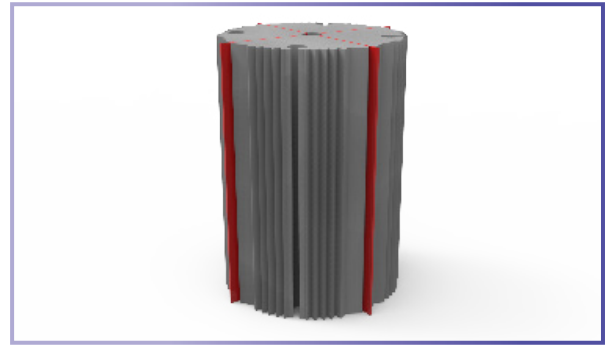

POLYFON **KiON**

Round Trap Acoustic Panel

WIDE FREQUENCY ABSORPTION

Typical Applications

POLYFON-KiON
Round Trap with wooden fins.

POLYFON-KiON
Round Trap with vary fins.

POLYFON-KiON
Semi cylinder on the wall with wooden fins.

POLYFON-KiON
Semi cylinder on the wall with vary fins.

Samples
of Fins.

POLYFON-KiON hanging from ceiling, with wooden fins.

POLYFON-KiON quarter at the corner
as a Bass Trap.

Design and Production according to Quality Management System **ISO 9001.2008** & Environmental Management System **ISO 14001.2004**